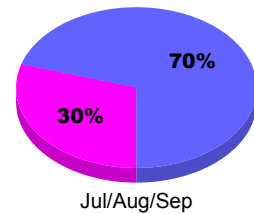

Membership Results 2010-2011

Goal, New, Dropped, Gain/Loss

Comparison of Club Gain/Loss

Current Year Compared to the Previous Year

Comparison of Membership Gain/Loss

Current Year Compared to the Previous Year

YTD Status Quo Clubs 2010-2011

Status Quo Clubs Compared to Status Quo Members

Gender Comparison 2010-2011

■ Male ■ Female