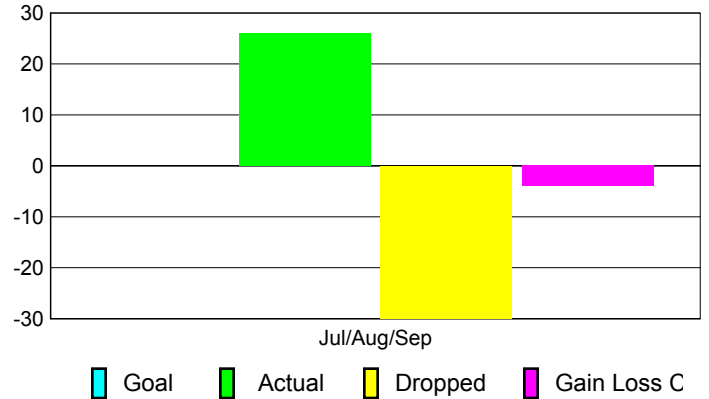

Club Results 2010-2011

Goal, New, Dropped, Gain/Loss

MEMBERSHIP

Membership Results
2010-2011

Membership
2009-2010

Month	Net Memb Goal	Actual New Memb	Actual Dropped Memb	Gain/Loss of Memb	Gain/Loss of Memb
Jul/Aug/Sep	0	26	-30	-4	-19
Totals	0	26	-30	-4	-19

Membership Results 2010-2011

Goal, New, Dropped, Gain/Loss

Comparison of Club Gain/Loss

Current Year Compared to the Previous Year

Comparison of Membership Gain/Loss

Current Year Compared to the Previous Year